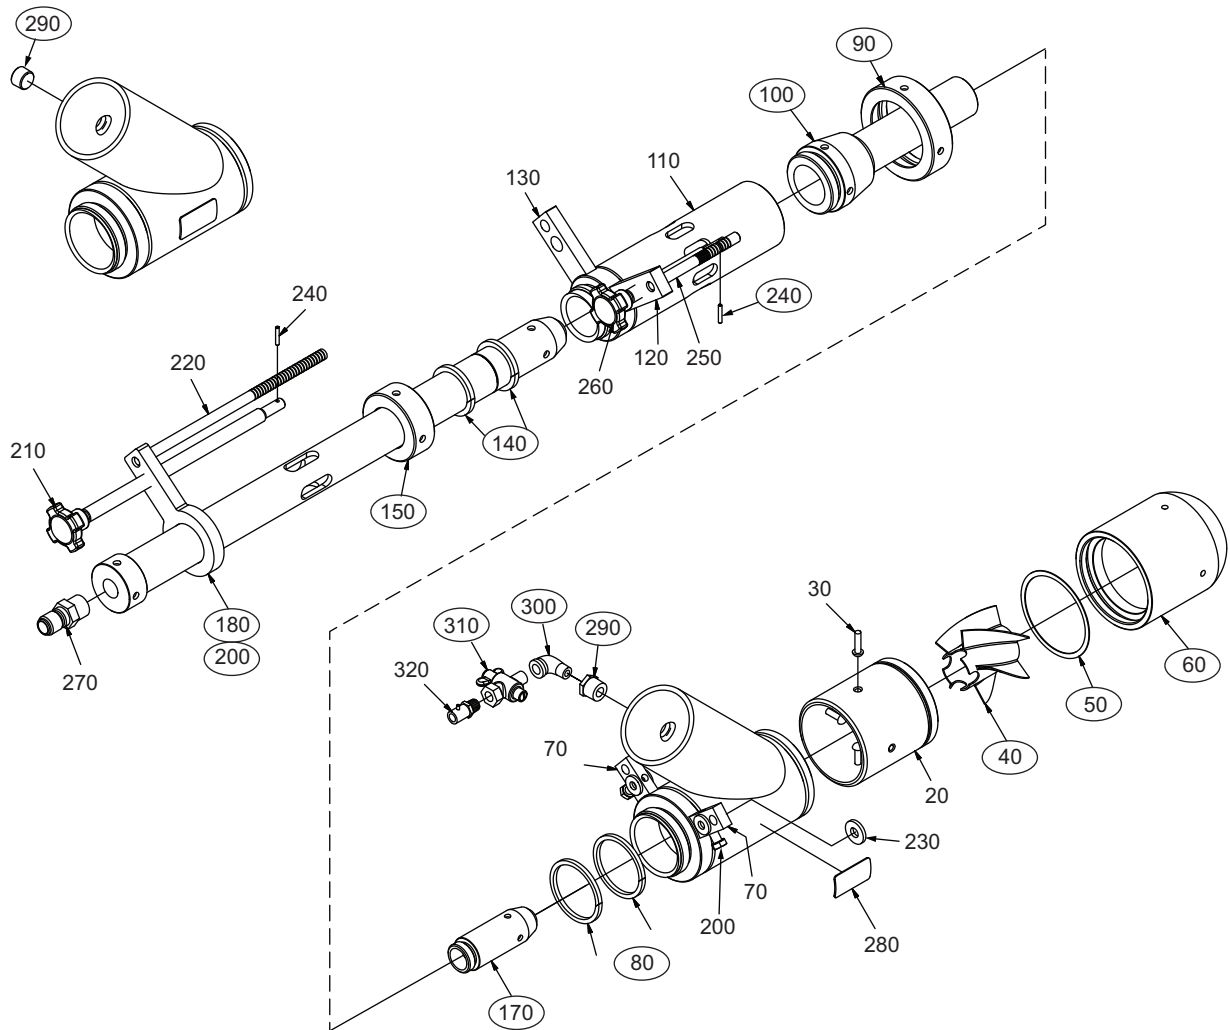

Eclipse BrightFire 200 Burners

Spare Parts List 1112-3

3/31/2015

BRT Size B Gas

Version 1.0

Ref.	Part Numbers	Description
40	101026230	B-Size Swirler, 5 Fin, 60 Degree Twist
50	018359-5	B-Size Nozzle Gasket
60	101026192	B-Size, 10MM BTU, 175FPS, High Turndown Outer Nozzle
60	101026057	B-Size, 10MM BTU, 175FPS, Low NOx Outer Nozzle
60	101026204	B-Size, 10MM BTU, 250FPS, High Turndown Outer Nozzle
60	101026069	B-Size, 10MM BTU, 250FPS, Low NOx Outer Nozzle

Ref.	Part Numbers	Description
60	101026193	B-Size, 11MM BTU, 175FPS, High Turndown Outer Nozzle
60	101026058	B-Size, 11MM BTU, 175FPS, Low NOx Outer Nozzle
60	101026205	B-Size, 11MM BTU, 250FPS, High Turndown Outer Nozzle
60	101026070	B-Size, 11MM BTU, 250FPS, Low NOx Outer Nozzle
60	101026194	B-Size, 13MM BTU, 175FPS, High Turndown Outer Nozzle

Ref.	Part Numbers	Description
170	101025971	B-Size, 27MM BTU, 250FPS, High Turndown Inner Nozzle
170	101025934	B-Size, 27MM BTU, 250FPS, Low NOx Inner Nozzle
170	101025959	B-Size, 29MM BTU, 175FPS, High Turndown Inner Nozzle
170	101025923	B-Size, 29MM BTU, 175FPS, Low NOx Inner Nozzle
170	101025972	B-Size, 29MM BTU, 250FPS, High Turndown Inner Nozzle
170	101025935	B-Size, 29MM BTU, 250FPS, Low NOx Inner Nozzle
170	101025961	B-Size, 31MM BTU, 175FPS, High Turndown Inner Nozzle
170	101025924	B-Size, 31MM BTU, 175FPS, Low NOx Inner Nozzle
170	101025973	B-Size, 31MM BTU, 250FPS, High Turndown Inner Nozzle
170	101025936	B-Size, 31MM BTU, 250FPS, Low NOx Inner Nozzle
180	101021366	B-Size Area Adjusting Lug
200	015155	Adjusting Screw Locking Nut
230	015139	Adjusting Screw Washer
240	015136	Adjusting Screw Roll Pin
290	1214BUS	Inlet Pressure Tap Bushing
300	14LSTS90	Inlet Pressure Tap Street Elbow
310	12659	Inlet Pressure Tap Valve