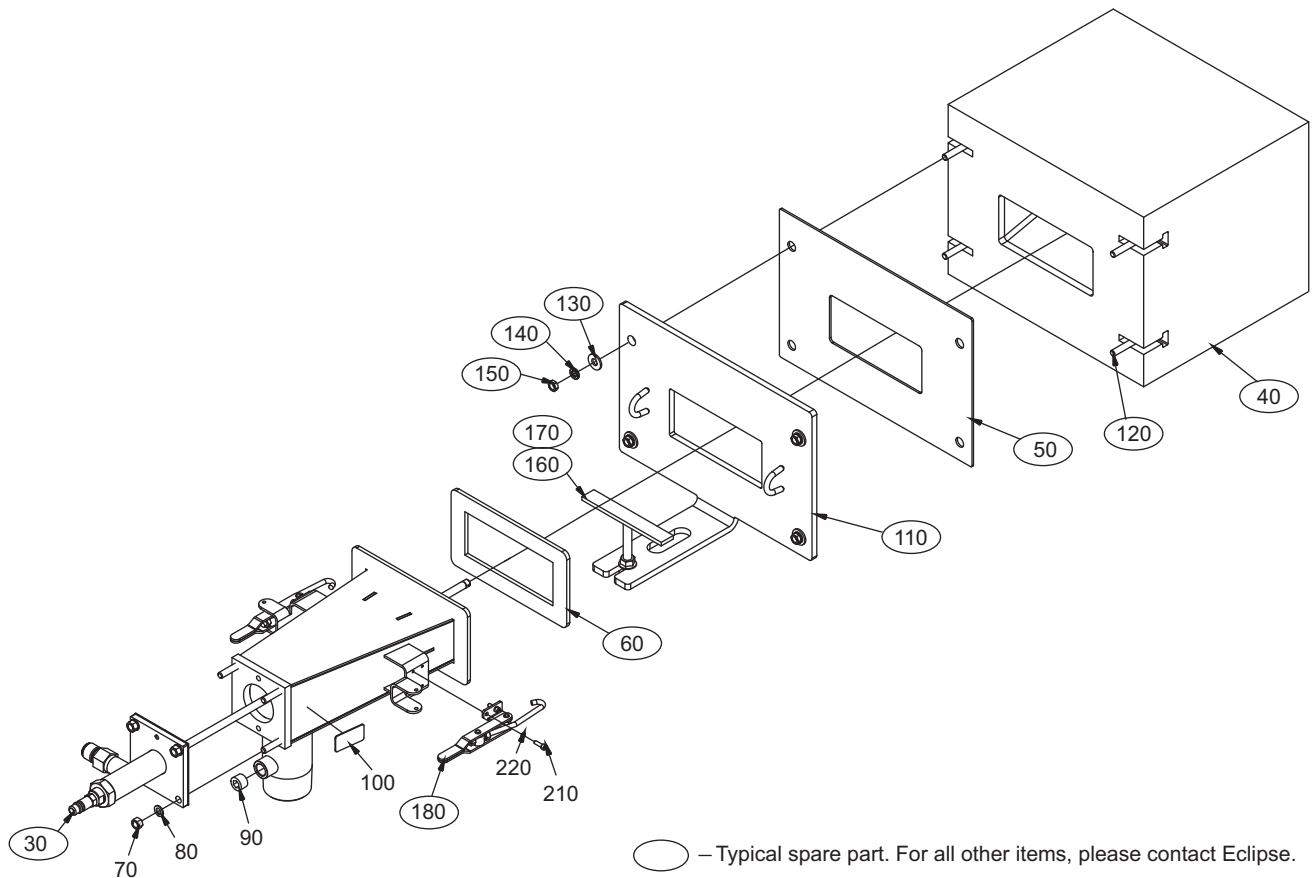

Eclipse PrimeFire 400 Burners

Spare Parts List 1190-2

3/27/2015

4 MM Btu/h

Version 1.3

Ref.	Part Numbers	Description
30	10000661-2	Oil Lance Assembly, With Fittings
30	10000661-1	Oil Lance Assembly, Without Fittings
40	020889-2	Refractory Combustor, Jade 50 Dcx
40	020889-1	Refractory Combustor, Zedpave-C
50	020891	Combustor Mounting Flange Gasket
60	020818-3	Burner Mounting Flange Gasket
110	020893	Burner Block Mounting Flange Assembly
120	A920903556	T-Bolt, 3/8-16 X 3-1/4 inch
130	19267	Flat Washer, 7/16 inch
140	19269	Lock Washer, 3/8 inch

Ref.	Part Numbers	Description
150	016196	Hex Nut, 3/8-16
160	020874-3	Support Stand
170	19898	Lock Nut, 1/2-13
180	018993	Latch Clamp Assembly
200	10004027	Sash Chain And Hairpin Assembly
	10008097	Compression Fitting, 1/2 inch NPT To 1/2 inch Tube
	020817-3	Inlet Flange Gasket
	10008099-4	Orifice Assembly, 3.5 mm Bore
	10008099-5	Orifice Assembly, 4.0 mm Bore
	10008099-6	Orifice Assembly, 4.5 mm Bore
	10046483	Peepsight
	10008101	Oxygen Bypass Tube, 1/2 inch OD X 0.049 Wall