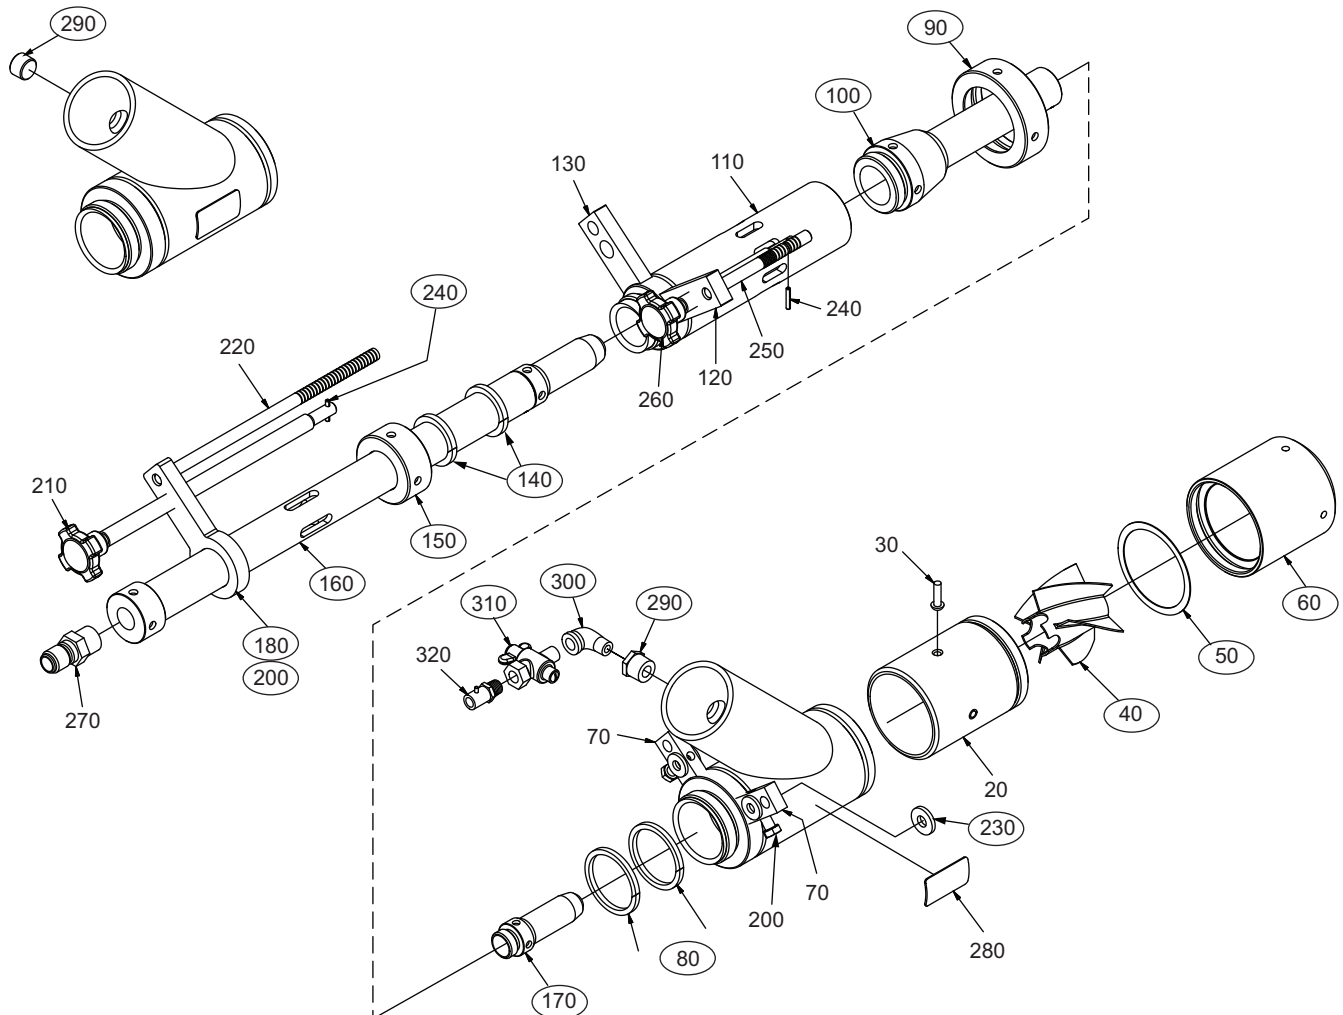

Eclipse BrightFire 200 Burners

Spare Parts List 1112-2

3/31/2015

BRT Size M Gas

Version 1.0

Ref.	Part Numbers	Description
40	101026229	M-Size Swirler, 5 Fin, 60 Degree Twist
50	018359-3	M-Size Nozzle Gasket
60	101026031	M-Size, 10MM BTU, 175FPS, High Turndown Outer Nozzle
60	101026005	M-Size, 10MM BTU, 175FPS, Low NOx Outer Nozzle
60	101026041	M-Size, 10MM BTU, 250FPS, High Turndown Outer Nozzle
60	101026015	M-Size, 10MM BTU, 250FPS, Low NOx Outer Nozzle

Ref.	Part Numbers	Description
170	101025843	M-Size, 05MM BTU, 250FPS, Low NOx Inner Nozzle
170	101025872	M-Size, 06MM BTU, 175FPS, High Turndown Inner Nozzle
170	101025834	M-Size, 06MM BTU, 175FPS, Low NOx Inner Nozzle
170	101025882	M-Size, 06MM BTU, 250FPS, High Turndown Inner Nozzle
170	101025844	M-Size, 06MM BTU, 250FPS, Low NOx Inner Nozzle
170	101025873	M-Size, 07MM BTU, 175FPS, High Turndown Inner Nozzle
170	101025835	M-Size, 07MM BTU, 175FPS, Low NOx Inner Nozzle
170	101025883	M-Size, 07MM BTU, 250FPS, High Turndown Inner Nozzle
170	101025845	M-Size, 07MM BTU, 250FPS, Low NOx Inner Nozzle
170	101025874	M-Size, 08MM BTU, 175FPS, High Turndown Inner Nozzle
170	101025836	M-Size, 08MM BTU, 175FPS, Low NOx Inner Nozzle
170	101025884	M-Size, 08MM BTU, 250FPS, High Turndown Inner Nozzle
170	101025846	M-Size, 08MM BTU, 250FPS, Low NOx Inner Nozzle
170	101025875	M-Size, 09MM BTU, 175FPS, High Turndown Inner Nozzle
170	101025837	M-Size, 09MM BTU, 175FPS, Low NOx Inner Nozzle
170	101025885	M-Size, 09MM BTU, 250FPS, High Turndown Inner Nozzle
170	101025847	M-Size, 09MM BTU, 250FPS, Low NOx Inner Nozzle
180	101016257	M-Size Area Adjusting Lug
200	015155	Adjusting Screw Locking Nut
230	015139	Adjusting Screw Washer
240	015136	Adjusting Screw Roll Pin
290	1214BUS	Inlet Pressure Tap Bushing
300	14LSTS90	Inlet Pressure Tap Street Elbow
310	12659	Inlet Pressure Tap Valve